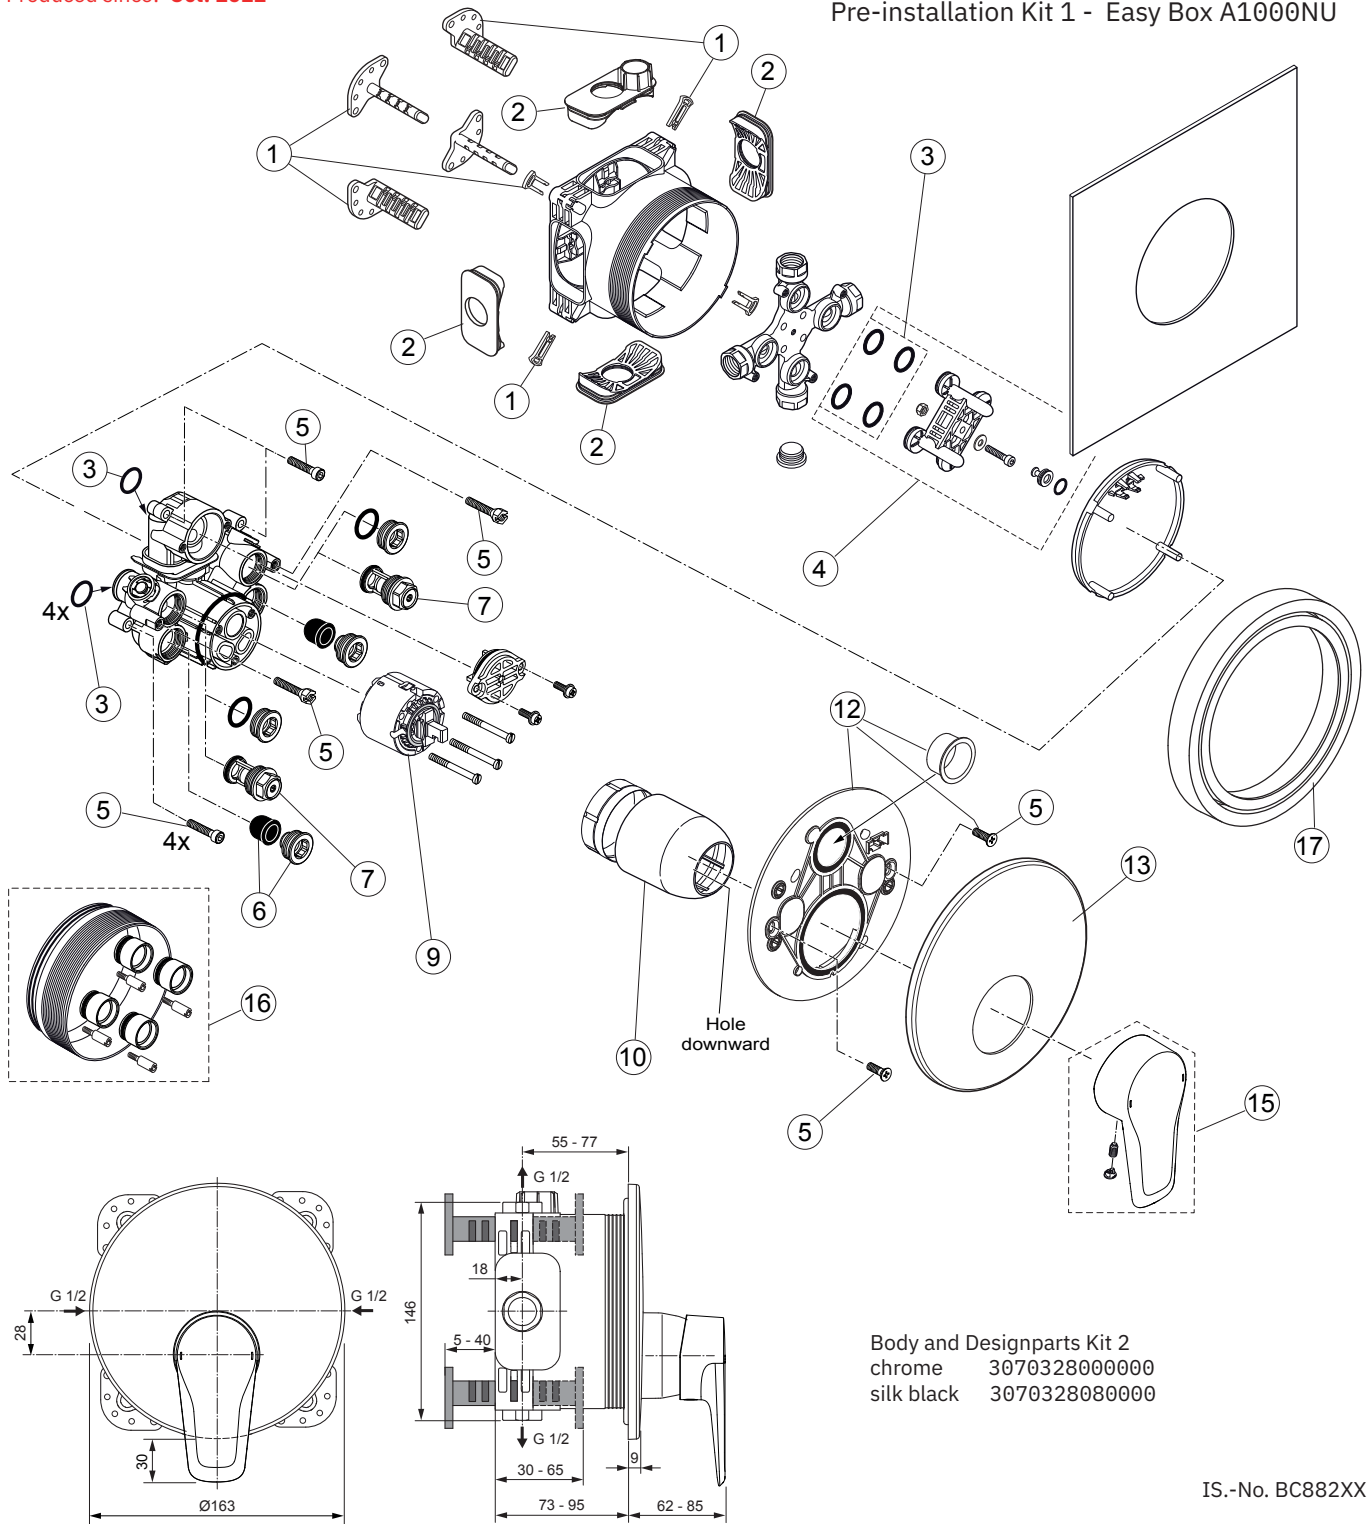

Produced since: Oct. 2022

Pre-installation Kit 1 - Easy Box A1000NU

Body and Designparts Kit 2
 chrome 307032800000
 silk black 307032808000

IS.-No. BC882XX

Replace XX with the appropriate finish code

Chrome = AA Silk black = XG

Example spare part order:

A 960 893 AA in Chrome

Pos.	Description	Part-Number	Qty.	Pos.	Description	Part-Number	Qty.
1	Install. depth adjust.	A 963 131 NU	1 Set	13	Escutcheon	A 860 946 XX	1 pcs
2	Side sealing	A 963 132 NU	1 Set	15	Lever cpl.	A 861 503 XX	1 Set
3	O-ring Ø 17 x 2,5	A 963 143 NU	1 Set	16	Extension kit 20mm	A 960 704 NU	1 Set
4	Flushing device cpl.	A 963 146 NU	1 Set	17	Extension kit 40mm	A 962 476 NU	1 Set
5	Screw set complete	A 960 890 NU*	1 Set		Distanzframe 20mm	A 6677 XX	1 Set
6	Low noise insert	A 960 891 NU	1 pcs				
7	Stop valve	A 960 706 NU	2 pcs				
9	Cartridge	A 960 500 NU*	1 Set				
10	Cover + clamping + O-ring	A 960 893 XX	1 Set				
12	Escutcheon holder cpl.	A 860 897 NU	1 Set				
					*Universal set (not all parts needed)		

Produced since: July 2020 - Sept. 2022

Pre-installation Kit 1 - Easy Box A1000NU

Body and Designparts Kit 2 - BC882AA

Pos.	Description	Part-Number	Qty.	Pos.	Description	Part-Number	Qty.
1	Install. depth adjust.	A 963 131 NU	1 Set	13	Escutcheon	A 861 447 AA	1 pcs
2	Side sealing	A 963 132 NU	1 Set	15	Lever cpl.	A 861 503 AA	1 Set
3	O-ring Ø 17 x 2,5	A 963 143 NU	1 Set	16	Extension kit 20mm	A 960 704 NU	1 Set
4	Flushing device cpl.	A 963 146 NU	1 Set	17	Extension kit 40mm	A 962 476 NU	1 Set
5	Screw set complete	A 960 890 NU*	1 Set		Distanzframe 20mm	A 6677 AA	1 Set
6	Low noise insert	A 960 891 NU	1 pcs	*Universal set (not all parts needed)			
7	Stop valve	A 960 706 NU	2 pcs				
9	Cartridge	A 960 500 NU*	1 Set				
10	Cover + clamping + O-ring	A 960 893 AA	1 Set				
12	Escutcheon holder cpl.	A 860 897 NU	1 Set				