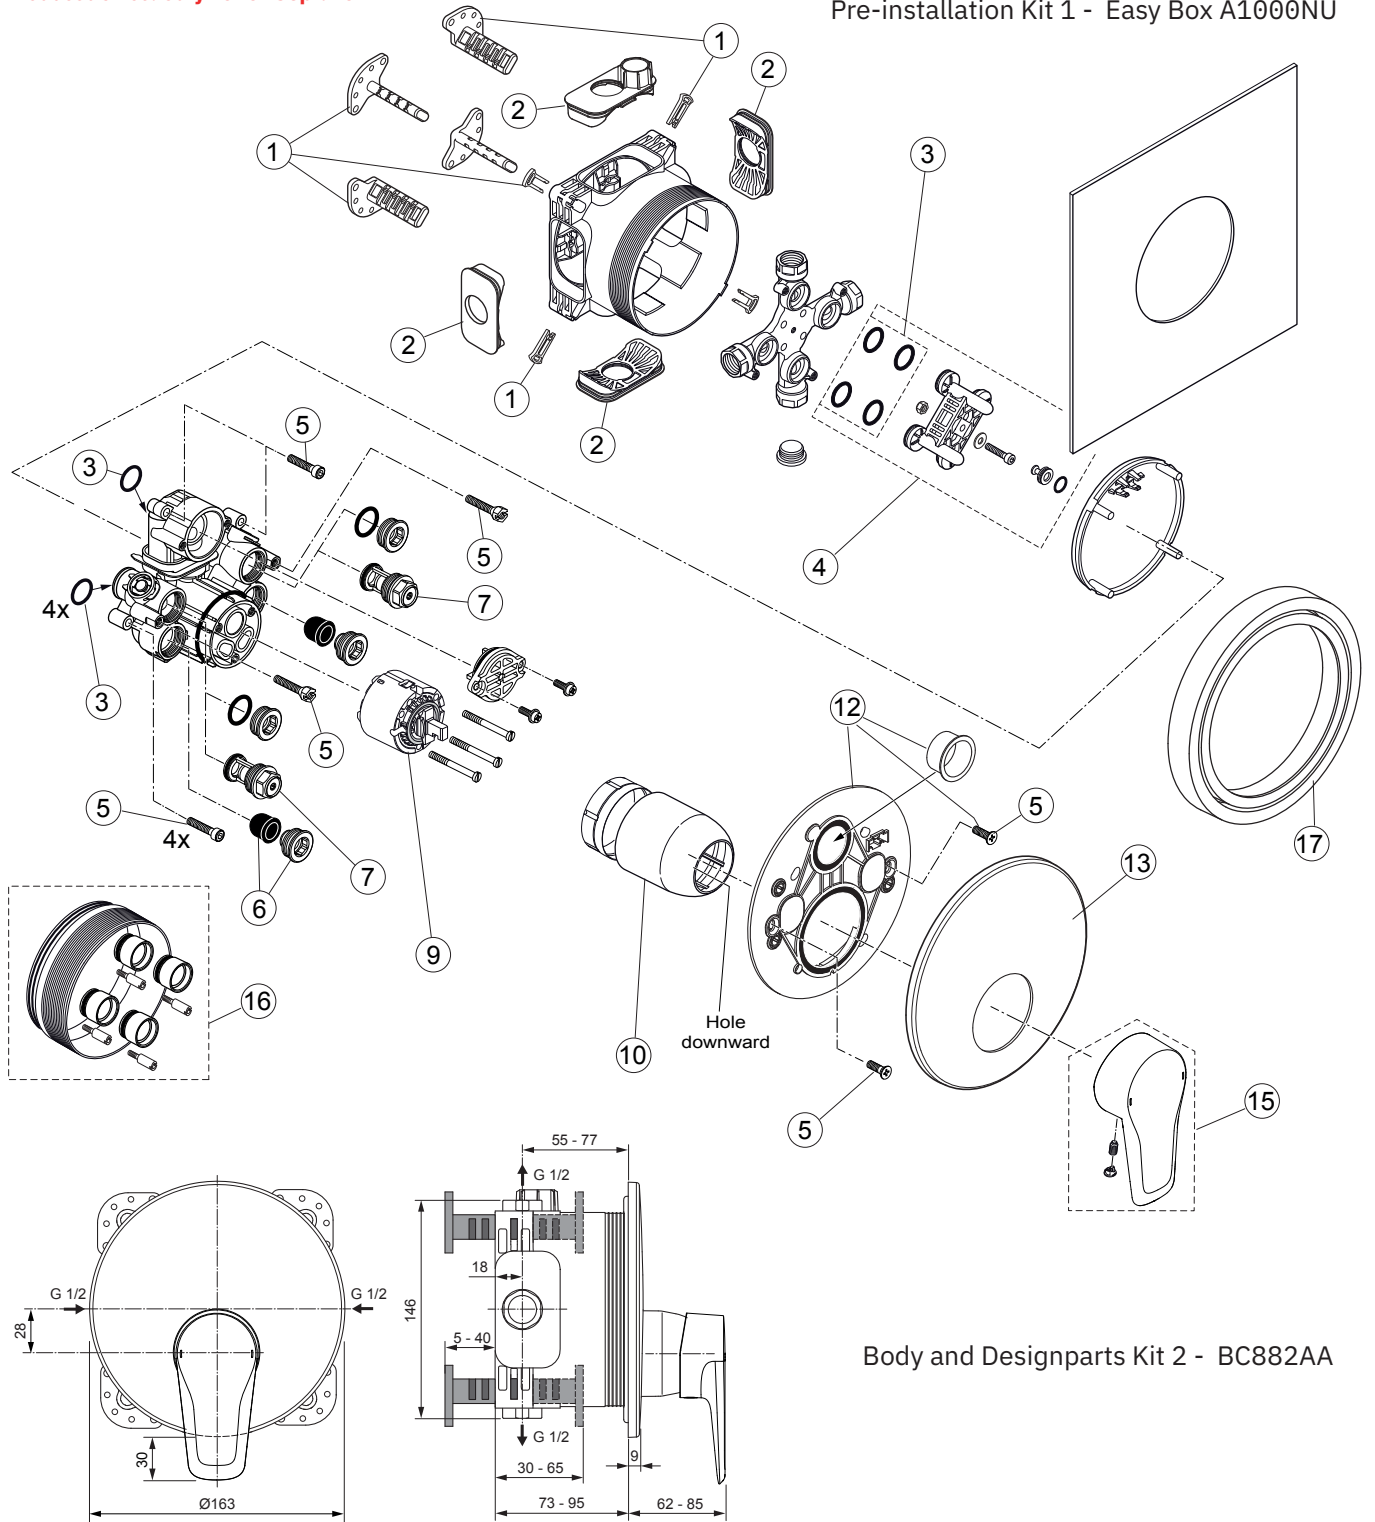

Produced since: Oct. 2022

Pre-installation Kit 1 - Easy Box A1000NU

Body and Designparts Kit 2
 chrome 307032800000
 silk black 307032808000

IS.-No. BC882XX

Replace XX with the appropriate finish code

Chrome = AA Silk black = XG

Example spare part order:

A 960 893 AA in Chrome

Pos.	Description	Part-Number	Qty.	Pos.	Description	Part-Number	Qty.
1	Install. depth adjust.	A 963 131 NU	1 Set	13	Escutcheon	A 860 946 XX	1 pcs
2	Side sealing	A 963 132 NU	1 Set	15	Lever cpl.	A 861 503 XX	1 Set
3	O-ring Ø 17 x 2,5	A 963 143 NU	1 Set	16	Extension kit 20mm	A 960 704 NU	1 Set
4	Flushing device cpl.	A 963 146 NU	1 Set	17	Extension kit 40mm	A 962 476 NU	1 Set
5	Screw set complete	A 960 890 NU*	1 Set		Distanzframe 20mm	A 6677 XX	1 Set
6	Low noise insert	A 960 891 NU	1 pcs				
7	Stop valve	A 960 706 NU	2 pcs				
9	Cartridge	A 960 500 NU*	1 Set				
10	Cover + clamping + O-ring	A 960 893 XX	1 Set				
12	Escutcheon holder cpl.	A 860 897 NU	1 Set				
					*Universal set (not all parts needed)		

Produced since: July 2020 - Sept. 2022

Pre-installation Kit 1 - Easy Box A1000NU

Body and Designparts Kit 2 - BC882AA

Pos.	Description	Part-Number	Qty.	Pos.	Description	Part-Number	Qty.
1	Install. depth adjust.	A 963 131 NU	1 Set	13	Escutcheon	A 861 447 AA	1 pcs
2	Side sealing	A 963 132 NU	1 Set	15	Lever cpl.	A 861 503 AA	1 Set
3	O-ring Ø 17 x 2,5	A 963 143 NU	1 Set	16	Extension kit 20mm	A 960 704 NU	1 Set
4	Flushing device cpl.	A 963 146 NU	1 Set	17	Extension kit 40mm	A 962 476 NU	1 Set
5	Screw set complete	A 960 890 NU*	1 Set		Distanzframe 20mm	A 6677 AA	1 Set
6	Low noise insert	A 960 891 NU	1 pcs	*Universal set (not all parts needed)			
7	Stop valve	A 960 706 NU	2 pcs				
9	Cartridge	A 960 500 NU*	1 Set				
10	Cover + clamping + O-ring	A 960 893 AA	1 Set				
12	Escutcheon holder cpl.	A 860 897 NU	1 Set				