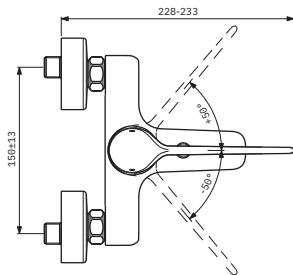

EUROPA

BC879AA

BC868AA

Pos.	Signify	Spare parts-Nr.	Quantity	Pos.	Signify	Spare parts-Nr.	Quantity
1	Lever,w/logo-compl.	B961682AA	1 Set				
1a	Lever,w/logo-compl.	B961683AA	1 Set				
2	Cap decorative	B960473AA	1 Pcs.				
3	Rosette M41x1.5	B961386AA	1 Pcs.				
4	Screw M41x1.5/M46x1.5	B961387NU	1 Pcs.				
5	Cartridge Ø38mm	A861156NU*	1 Pcs.				
6	Hot limit stop	A861181NU	1 Pcs.				
7	Pull knob	B960486AA	1 Pcs.				
8	Aerator M24x1	B961245AA	1 Pcs.				
9	Diverter automatic	B960167AA	1 Pcs.				
10	Rv-patrone	A960944NU	1 Pcs.				
11	Escutcheon	B960242AA	1 Pcs.				

*Universal set (not all parts needed)