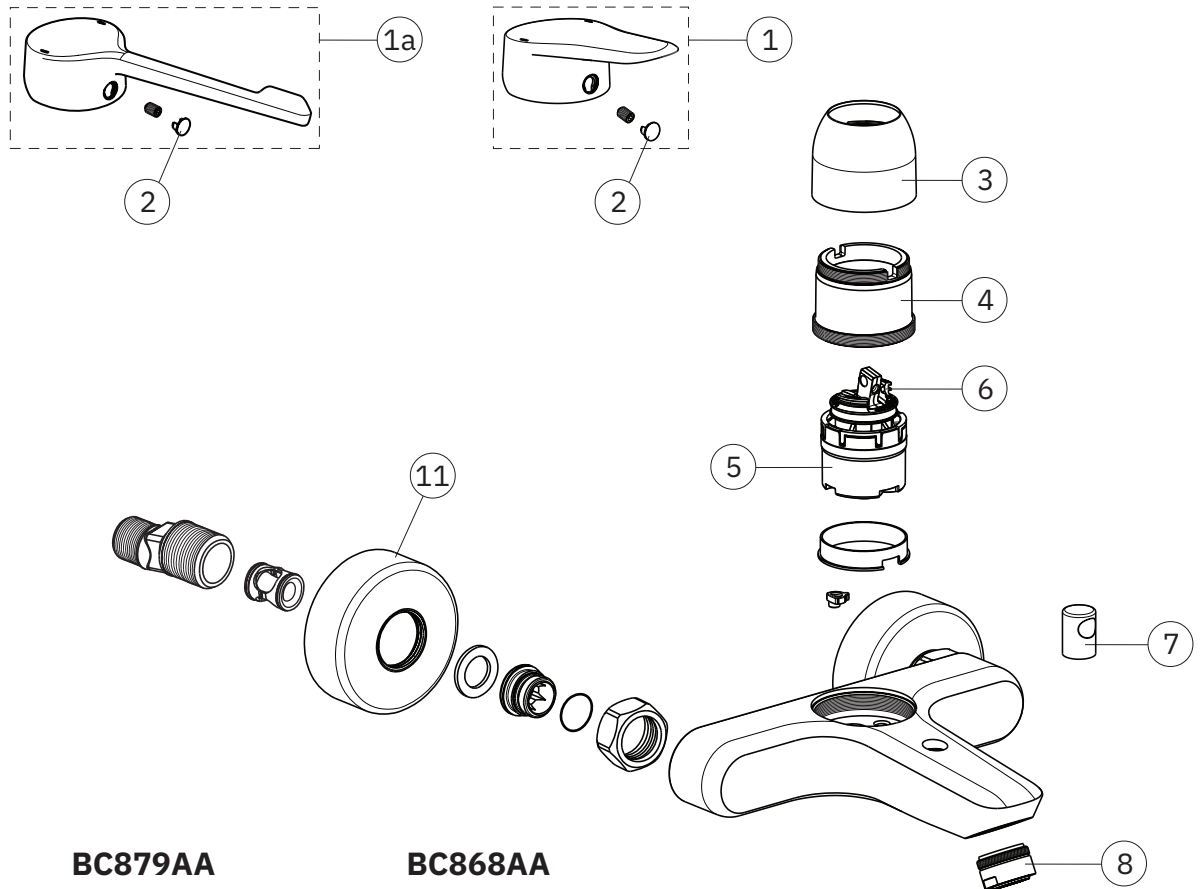

EUROPA

BC879AA

BC868AA

Pos.	Signify	Spare parts-Nr.	Quantity	Pos.	Signify	Spare parts-Nr.	Quantity
1	Lever,w/logo-compl.	B961682AA	1 Set				
1a	Lever,w/logo-compl.	B961683AA	1 Set				
2	Cap decorative	B960473AA	1 Pcs.				
3	Rosette M41x1.5	B961386AA	1 Pcs.				
4	Screw M41x1.5/M46x1.5	B961387NU	1 Pcs.				
5	Cartridge Ø38mm	A861156NU*	1 Pcs.				
6	Hot limit stop	A861181NU	1 Pcs.				
7	Pull knob	B960486AA	1 Pcs.				
8	Aerator M24x1	B961245AA	1 Pcs.				
9	Diverter automatic	B960167AA	1 Pcs.				
10	Rv-patrone	A960944NU	1 Pcs.				
11	Escutcheon	B960242AA	1 Pcs.				

*Universal set (not all parts needed)