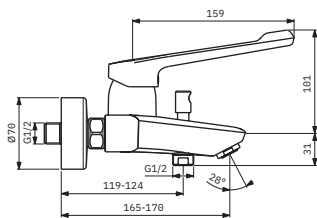

EUROPA

BC879AA

BC868AA

Pos.	Signify	Spare parts-Nr.	Quantity	Pos.	Signify	Spare parts-Nr.	Quantity
1	Lever,w/logo-compl.	B961682AA	1 Set				
1a	Lever,w/logo-compl.	B961683AA	1 Set				
2	Cap decorative	B960473AA	1 Pcs.				
3	Rosette M41x1.5	B961386AA	1 Pcs.				
4	Screw M41x1.5/M46x1.5	B961387NU	1 Pcs.				
5	Cartridge Ø38mm	A861156NU*	1 Pcs.				
6	Hot limit stop	A861181NU	1 Pcs.				
7	Pull knob	B960486AA	1 Pcs.				
8	Aerator M24x1	B961245AA	1 Pcs.				
9	Diverter automatic	B960167AA	1 Pcs.				
10	Rv-patrone	A960944NU	1 Pcs.				
11	Escutcheon	B960242AA	1 Pcs.				

*Universal set (not all parts needed)