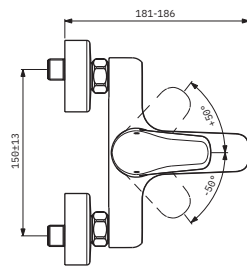

EUROPA

BC879AA

BC868AA

Pos.	Signify	Spare parts-Nr.	Quantity	Pos.	Signify	Spare parts-Nr.	Quantity
1	Lever,w/logo-compl.	B961682AA	1 Set				
1a	Lever,w/logo-compl.	B961683AA	1 Set				
2	Cap decorative	B960473AA	1 Pcs.				
3	Rosette M41x1.5	B961386AA	1 Pcs.				
4	Screw M41x1.5/M46x1.5	B961387NU	1 Pcs.				
5	Cartridge Ø38mm	A861156NU*	1 Pcs.				
6	Hot limit stop	A861181NU	1 Pcs.				
7	Pull knob	B960486AA	1 Pcs.				
8	Aerator M24x1	B961245AA	1 Pcs.				
9	Diverter automatic	B960167AA	1 Pcs.				
10	Rv-patrone	A960944NU	1 Pcs.				
11	Escutcheon	B960242AA	1 Pcs.				

*Universal set (not all parts needed)